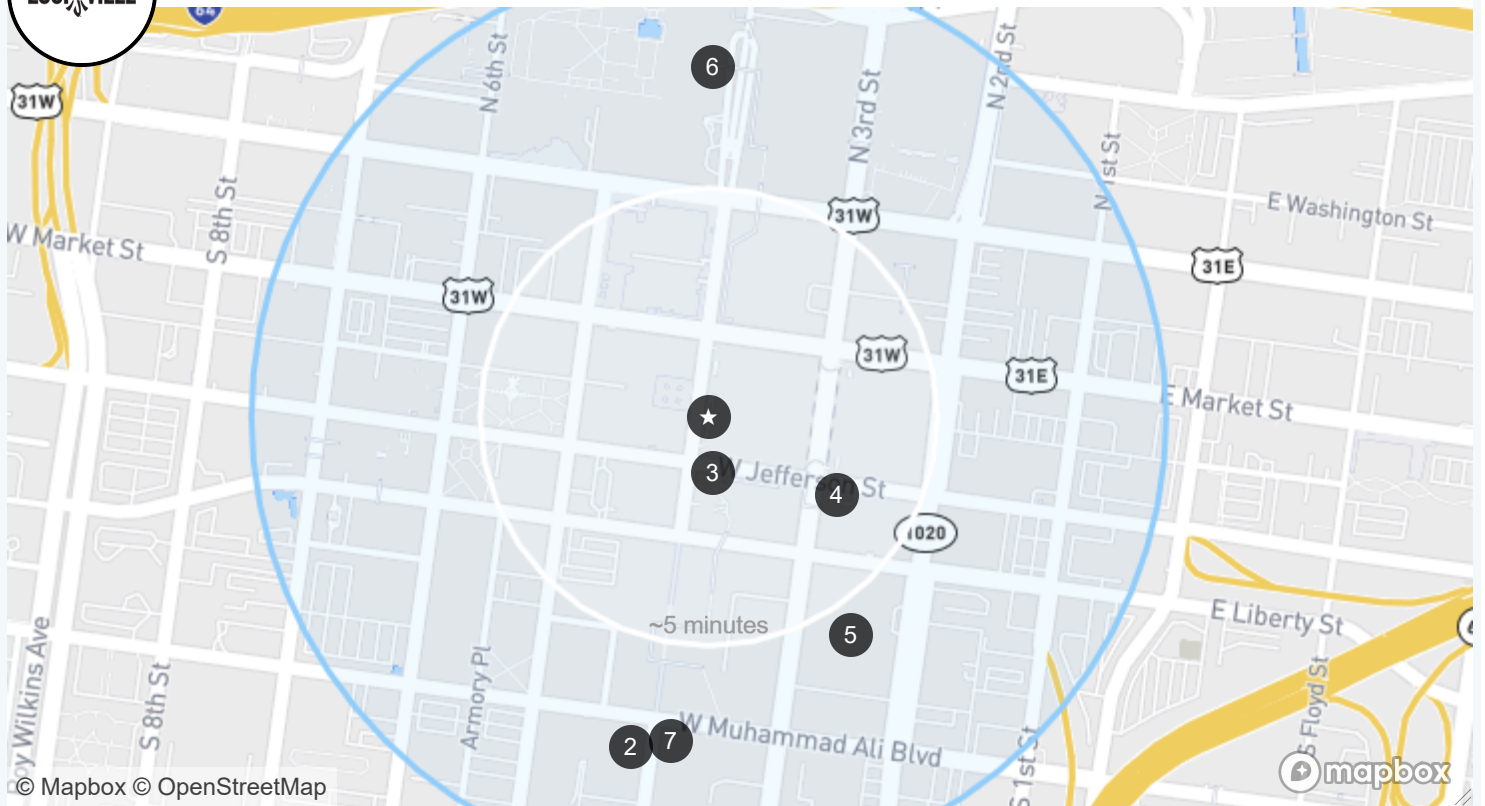

JETC 2025

- ★ **Kentucky International Convention Center**
221 S 4th St
Louisville, KY 40202
- 2 **The Seelbach Hilton Louisville**
Lodging
500 S 4th St
Louisville, KY 40202
- 3 **Hyatt Regency Louisville**
Lodging
320 W Jefferson St
Louisville, KY 40202
- 4 **Louisville Marriott Downtown**
Lodging
280 West Jefferson Street
Louisville, KY 40202
- 5 **Omni Louisville Hotel**
Lodging
400 S 2nd St
Louisville, KY 40202
- 6 **The Galt House Hotel, Trademark Collection by Wyndham**
Lodging
140 N Fourth St
Louisville, KY 40202
- 7 **Embassy Suites Louisville Downtown**
Lodging
501 S 4th St
Louisville, KY 40202

Step inside these locations in 360° at <https://share.threshold360.com/map/9bjg48>